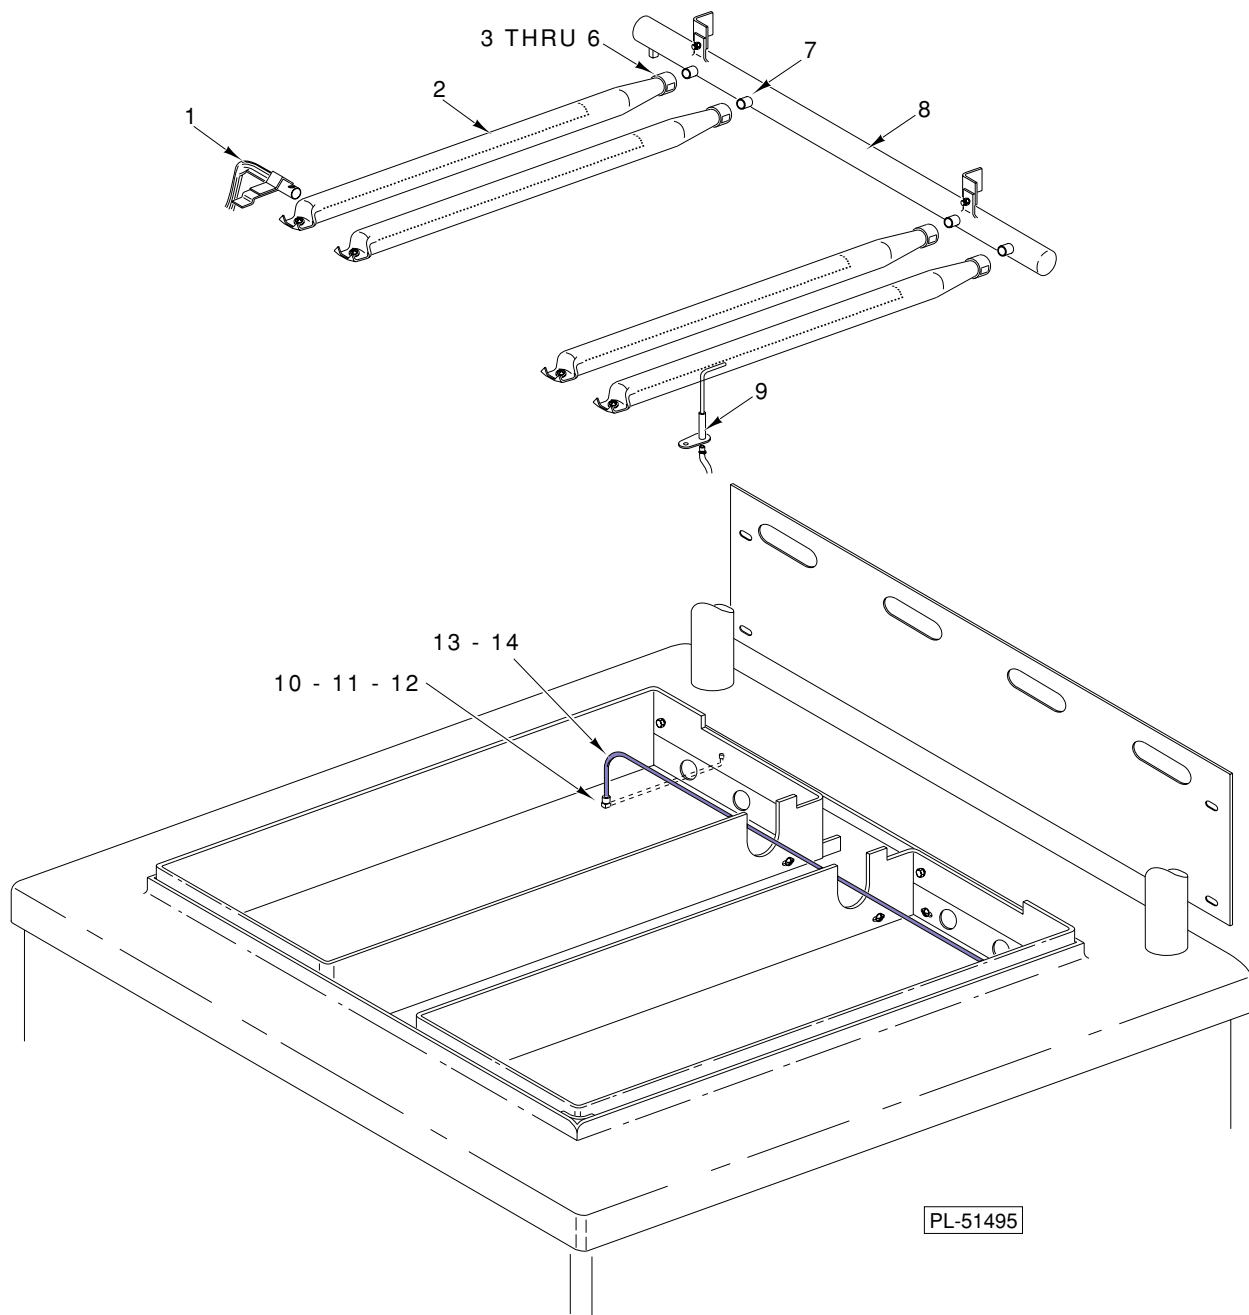

PARTS MANUAL FOR GAS BRAISING PANS G30 TB & G40 TB

Model G30 TB

BRAISING PAN ASSEMBLY

BRAISING PAN ASSEMBLY

ILLUS. PL-51485	PART NO.	NAME OF PART	AMT.
1	844367-65	Thermocouple	
2	844367-64	Thermostat - Hi-Limit	
3	844367-16	Shaft	
4	844367-58	Motor 120 V.	
5	844367-1	Top - Cover (G30TB)	
6	844367-2	Top - Cover (G40TB)	
7	836958	Foot - Flanged Adjustable (Rear)	
8	840590	Insert - Adjustable Foot (Front)	
9	844367-28	Strainer	

CONTROL PANEL & GAS PIPING

CONTROL PANEL & GAS PIPING

ILLUS. PL-51487	PART NO.	NAME OF PART	AMT.
1	844367-59	Valve - Gas Shut-Off	
2	844367-47	Regulator - Gas Pressure (Nat)	
3	844367-48	Regulator - Gas Pressure (LP)	
4	844367-49	Solenoid - Gas	
5	844367-50	Ignition Module	
6	844367-13	Switch - Limit	
7	844367-60	Ignition Wire Harness	
8	844367-53	Controler - Temperature	
9	844367-56	Transformer	
10	844367-57	Capacitor	
11	844367-3	Switch (Up/Down)	
12	844367-5	Bezel	
13	844367-6	Dial	
14	844367-55	Light - Pilot (Red)	
15	844367-54	Light - Pilot (Green)	
16	844367-8	Lug - Ground	
17	844367-81	Panel - Control (G30TB)	
18	844367-82	Panel - Control (G40TB)	
19	844367-77	Overlay (G30TB)	
20	844367-78	Overlay (G40TB)	
21	844367-51	Block - Terminal	
22	844367-52	Section - End	

HINGE ASSEMBLY

ILLUS. PL-51489	PART NO.	NAME OF PART	AMT.
1	844367-38	End - Stop Plate (30TB)	
2	844367-46	End - Stop Plate (40TB)	
3	844367-37	Disc - Rotary (30TB)	
4	844367-45	Disc - Rotary (40TB)	
5	844367-35	Spring (30TB)	
6	844367-43	Spring (40TB)	
7	844367-34	Core (30TB)	
8	844367-42	Core (40TB)	
9	844367-33	Disc - Stationary (30TB)	
10	844367-41	Disc - Stationary (40TB)	
11	844367-32	End - Lock Plate (30TB)	
12	844367-40	End - Lock Plate (40TB)	
13	844367-31	Lockpin (30TB)	
14	844367-39	Lockpin (40TB)	
15	844367-36	Cap Screw (30TB)	
16	844367-44	Cap Screw (40TB)	