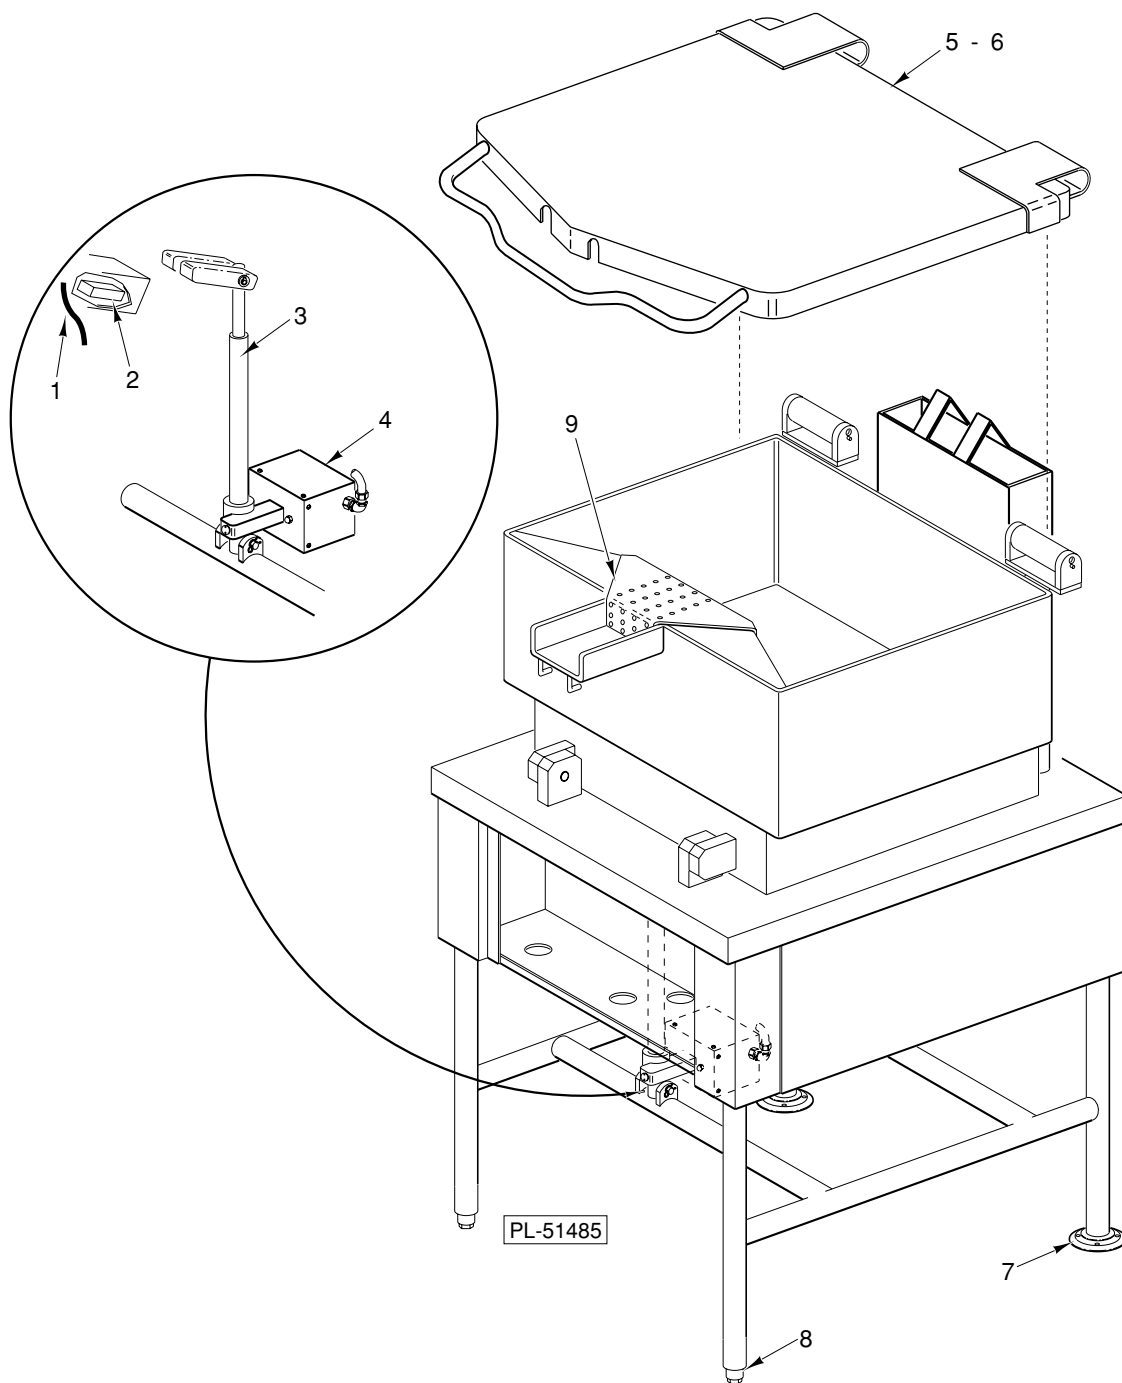

PARTS MANUAL FOR GAS BRAISING PANS G30 TB & G40 TB

Model G30 TB

BRAISING PAN ASSEMBLY

BRAISING PAN ASSEMBLY

ILLUS. PL-51485	PART NO.	NAME OF PART	AMT.
1	844367-65	Thermocouple	
2	844367-64	Thermostat - Hi-Limit	
3	844367-16	Shaft	
4	844367-58	Motor 120 V.	
5	844367-1	Top - Cover (G30TB)	
6	844367-2	Top - Cover (G40TB)	
7	836958	Foot - Flanged Adjustable (Rear)	
8	840590	Insert - Adjustable Foot (Front)	
9	844367-28	Strainer	

CONTROL PANEL & GAS PIPING

CONTROL PANEL & GAS PIPING

ILLUS. PL-51487	PART NO.	NAME OF PART	AMT.
1	844367-59	Valve - Gas Shut-Off	
2	844367-47	Regulator - Gas Pressure (Nat)	
3	844367-48	Regulator - Gas Pressure (LP)	
4	844367-49	Solenoid - Gas	
5	844367-50	Ignition Module	
6	844367-13	Switch - Limit	
7	844367-60	Ignition Wire Harness	
8	844367-53	Controler - Temperature	
9	844367-56	Transformer	
10	844367-57	Capacitor	
11	844367-3	Switch (Up/Down)	
12	844367-5	Bezel	
13	844367-6	Dial	
14	844367-55	Light - Pilot (Red)	
15	844367-54	Light - Pilot (Green)	
16	844367-8	Lug - Ground	
17	844367-81	Panel - Control (G30TB)	
18	844367-82	Panel - Control (G40TB)	
19	844367-77	Overlay (G30TB)	
20	844367-78	Overlay (G40TB)	
21	844367-51	Block - Terminal	
22	844367-52	Section - End	

HINGE ASSEMBLY

ILLUS. PL-51489	PART NO.	NAME OF PART	AMT.
1	844367-38	End - Stop Plate (30TB)	
2	844367-46	End - Stop Plate (40TB)	
3	844367-37	Disc - Rotary (30TB)	
4	844367-45	Disc - Rotary (40TB)	
5	844367-35	Spring (30TB)	
6	844367-43	Spring (40TB)	
7	844367-34	Core (30TB)	
8	844367-42	Core (40TB)	
9	844367-33	Disc - Stationary (30TB)	
10	844367-41	Disc - Stationary (40TB)	
11	844367-32	End - Lock Plate (30TB)	
12	844367-40	End - Lock Plate (40TB)	
13	844367-31	Lockpin (30TB)	
14	844367-39	Lockpin (40TB)	
15	844367-36	Cap Screw (30TB)	
16	844367-44	Cap Screw (40TB)	