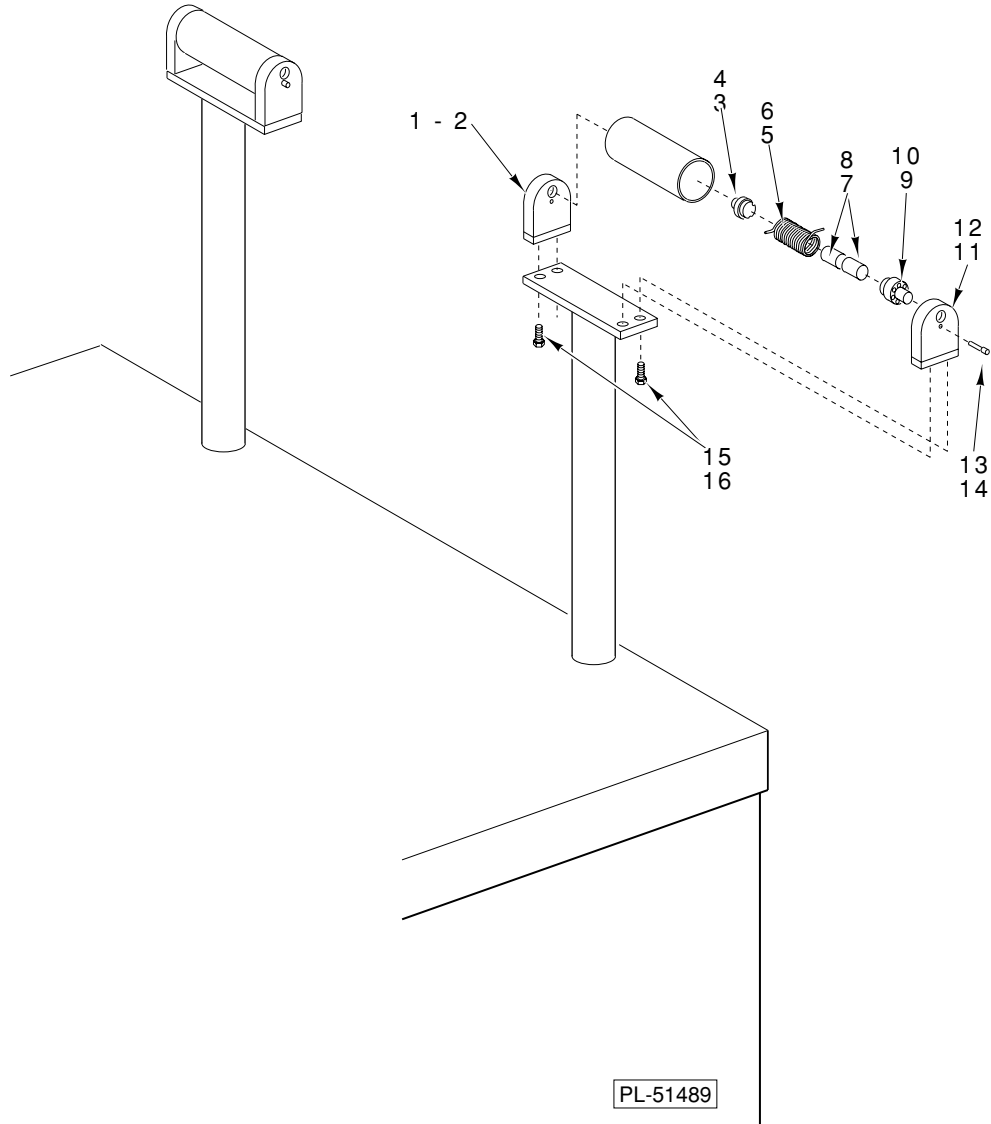

PARTS MANUAL FOR GAS BRAISING PANS G30 TB & G40 TB

Model G30 TB

BRAISING PAN ASSEMBLY

BRAISING PAN ASSEMBLY

ILLUS. PL-51485	PART NO.	NAME OF PART	AMT.
1	844367-65	Thermocouple	
2	844367-64	Thermostat - Hi-Limit	
3	844367-16	Shaft	
4	844367-58	Motor 120 V.	
5	844367-1	Top - Cover (G30TB)	
6	844367-2	Top - Cover (G40TB)	
7	836958	Foot - Flanged Adjustable (Rear)	
8	840590	Insert - Adjustable Foot (Front)	
9	844367-28	Strainer	

CONTROL PANEL & GAS PIPING

CONTROL PANEL & GAS PIPING

ILLUS. PL-51487	PART NO.	NAME OF PART	AMT.
1	844367-59	Valve - Gas Shut-Off	
2	844367-47	Regulator - Gas Pressure (Nat)	
3	844367-48	Regulator - Gas Pressure (LP)	
4	844367-49	Solenoid - Gas	
5	844367-50	Ignition Module	
6	844367-13	Switch - Limit	
7	844367-60	Ignition Wire Harness	
8	844367-53	Controler - Temperature	
9	844367-56	Transformer	
10	844367-57	Capacitor	
11	844367-3	Switch (Up/Down)	
12	844367-5	Bezel	
13	844367-6	Dial	
14	844367-55	Light - Pilot (Red)	
15	844367-54	Light - Pilot (Green)	
16	844367-8	Lug - Ground	
17	844367-81	Panel - Control (G30TB)	
18	844367-82	Panel - Control (G40TB)	
19	844367-77	Overlay (G30TB)	
20	844367-78	Overlay (G40TB)	
21	844367-51	Block - Terminal	
22	844367-52	Section - End	

HINGE ASSEMBLY

ILLUS. PL-51489	PART NO.	NAME OF PART	AMT.
1	844367-38	End - Stop Plate (30TB)	
2	844367-46	End - Stop Plate (40TB)	
3	844367-37	Disc - Rotary (30TB)	
4	844367-45	Disc - Rotary (40TB)	
5	844367-35	Spring (30TB)	
6	844367-43	Spring (40TB)	
7	844367-34	Core (30TB)	
8	844367-42	Core (40TB)	
9	844367-33	Disc - Stationary (30TB)	
10	844367-41	Disc - Stationary (40TB)	
11	844367-32	End - Lock Plate (30TB)	
12	844367-40	End - Lock Plate (40TB)	
13	844367-31	Lockpin (30TB)	
14	844367-39	Lockpin (40TB)	
15	844367-36	Cap Screw (30TB)	
16	844367-44	Cap Screw (40TB)	