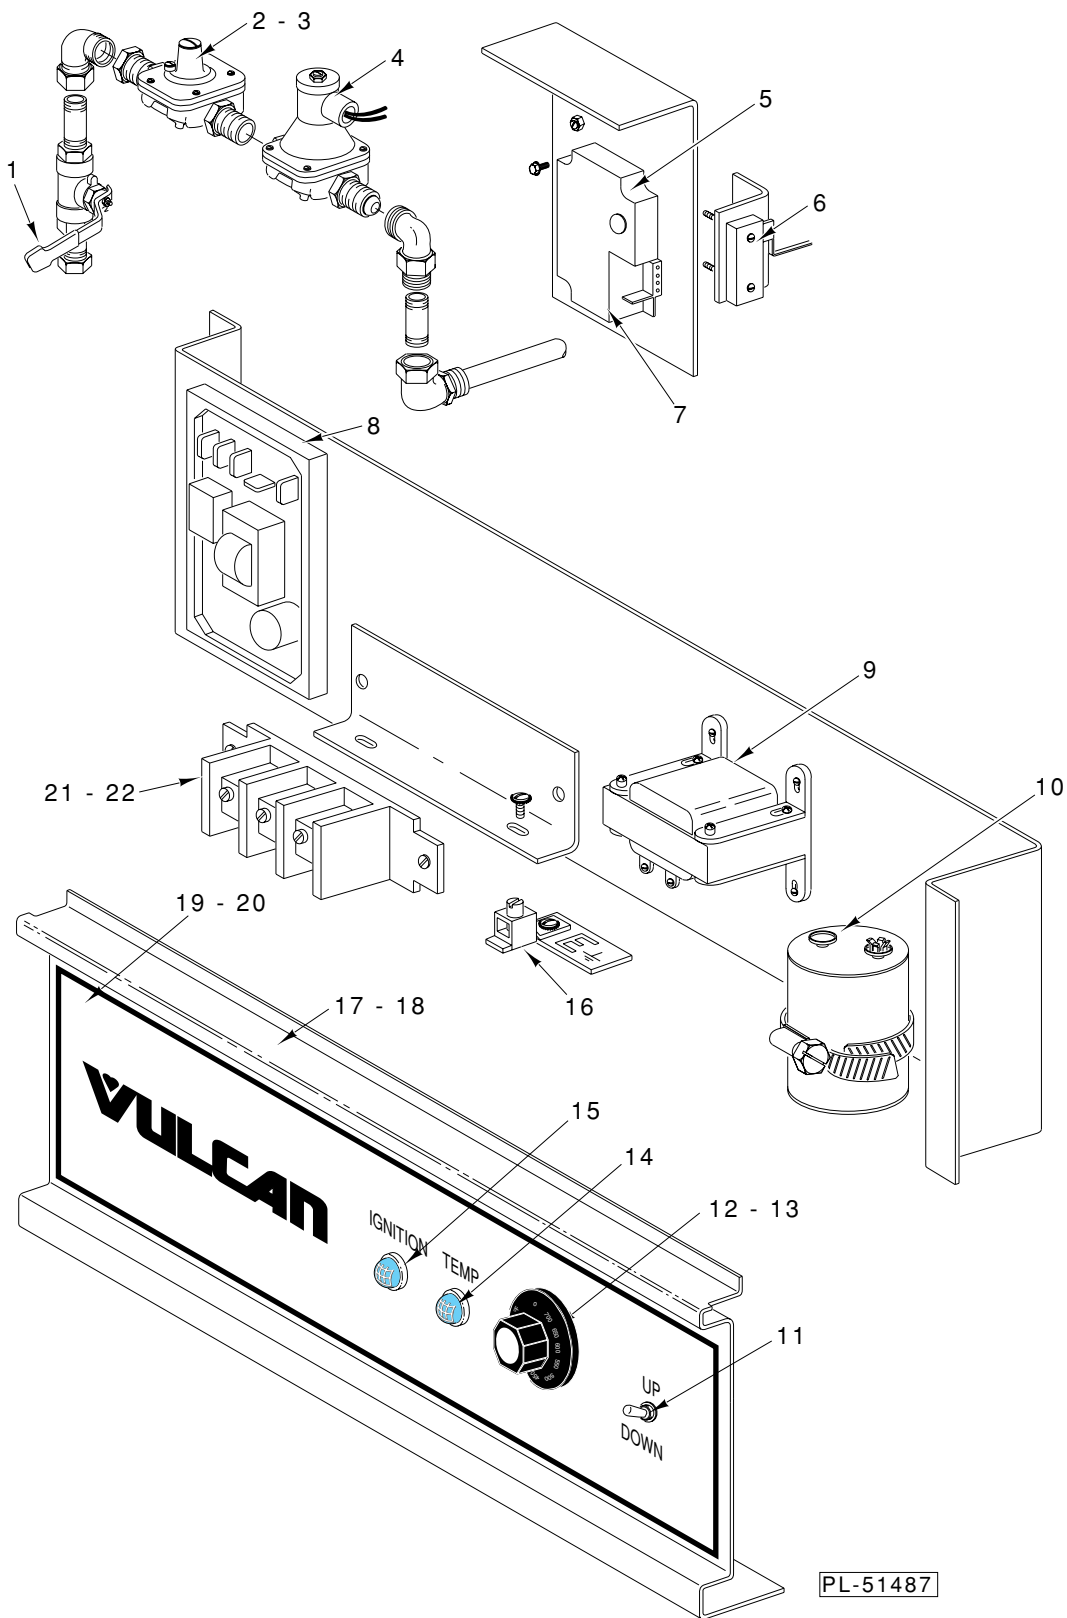

PARTS MANUAL FOR GAS BRAISING PANS G30 TB & G40 TB

Model G30 TB

BRAISING PAN ASSEMBLY

BRAISING PAN ASSEMBLY

ILLUS. PL-51485	PART NO.	NAME OF PART	AMT.
1	844367-65	Thermocouple	
2	844367-64	Thermostat - Hi-Limit	
3	844367-16	Shaft	
4	844367-58	Motor 120 V.	
5	844367-1	Top - Cover (G30TB)	
6	844367-2	Top - Cover (G40TB)	
7	836958	Foot - Flanged Adjustable (Rear)	
8	840590	Insert - Adjustable Foot (Front)	
9	844367-28	Strainer	

CONTROL PANEL & GAS PIPING

CONTROL PANEL & GAS PIPING

ILLUS. PL-51487	PART NO.	NAME OF PART	AMT.
1	844367-59	Valve - Gas Shut-Off	
2	844367-47	Regulator - Gas Pressure (Nat)	
3	844367-48	Regulator - Gas Pressure (LP)	
4	844367-49	Solenoid - Gas	
5	844367-50	Ignition Module	
6	844367-13	Switch - Limit	
7	844367-60	Ignition Wire Harness	
8	844367-53	Controler - Temperature	
9	844367-56	Transformer	
10	844367-57	Capacitor	
11	844367-3	Switch (Up/Down)	
12	844367-5	Bezel	
13	844367-6	Dial	
14	844367-55	Light - Pilot (Red)	
15	844367-54	Light - Pilot (Green)	
16	844367-8	Lug - Ground	
17	844367-81	Panel - Control (G30TB)	
18	844367-82	Panel - Control (G40TB)	
19	844367-77	Overlay (G30TB)	
20	844367-78	Overlay (G40TB)	
21	844367-51	Block - Terminal	
22	844367-52	Section - End	

HINGE ASSEMBLY

ILLUS. PL-51489	PART NO.	NAME OF PART	AMT.
1	844367-38	End - Stop Plate (30TB)	
2	844367-46	End - Stop Plate (40TB)	
3	844367-37	Disc - Rotary (30TB)	
4	844367-45	Disc - Rotary (40TB)	
5	844367-35	Spring (30TB)	
6	844367-43	Spring (40TB)	
7	844367-34	Core (30TB)	
8	844367-42	Core (40TB)	
9	844367-33	Disc - Stationary (30TB)	
10	844367-41	Disc - Stationary (40TB)	
11	844367-32	End - Lock Plate (30TB)	
12	844367-40	End - Lock Plate (40TB)	
13	844367-31	Lockpin (30TB)	
14	844367-39	Lockpin (40TB)	
15	844367-36	Cap Screw (30TB)	
16	844367-44	Cap Screw (40TB)	