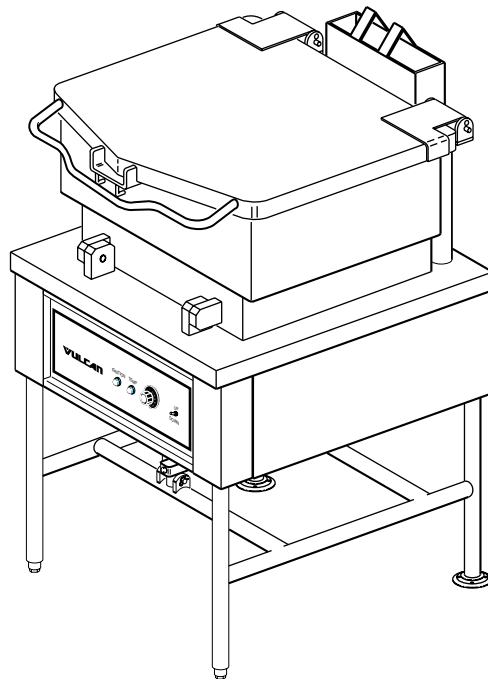

PARTS MANUAL FOR GAS BRAISING PANS G30 TB & G40 TB

Model G30 TB

BRAISING PAN ASSEMBLY

BRAISING PAN ASSEMBLY

ILLUS. PL-51485	PART NO.	NAME OF PART	AMT.
1	844367-65	Thermocouple	
2	844367-64	Thermostat - Hi-Limit	
3	844367-16	Shaft	
4	844367-58	Motor 120 V.	
5	844367-1	Top - Cover (G30TB)	
6	844367-2	Top - Cover (G40TB)	
7	836958	Foot - Flanged Adjustable (Rear)	
8	840590	Insert - Adjustable Foot (Front)	
9	844367-28	Strainer	

CONTROL PANEL & GAS PIPING

CONTROL PANEL & GAS PIPING

ILLUS. PL-51487	PART NO.	NAME OF PART	AMT.
1	844367-59	Valve - Gas Shut-Off	
2	844367-47	Regulator - Gas Pressure (Nat)	
3	844367-48	Regulator - Gas Pressure (LP)	
4	844367-49	Solenoid - Gas	
5	844367-50	Ignition Module	
6	844367-13	Switch - Limit	
7	844367-60	Ignition Wire Harness	
8	844367-53	Controler - Temperature	
9	844367-56	Transformer	
10	844367-57	Capacitor	
11	844367-3	Switch (Up/Down)	
12	844367-5	Bezel	
13	844367-6	Dial	
14	844367-55	Light - Pilot (Red)	
15	844367-54	Light - Pilot (Green)	
16	844367-8	Lug - Ground	
17	844367-81	Panel - Control (G30TB)	
18	844367-82	Panel - Control (G40TB)	
19	844367-77	Overlay (G30TB)	
20	844367-78	Overlay (G40TB)	
21	844367-51	Block - Terminal	
22	844367-52	Section - End	

HINGE ASSEMBLY

ILLUS. PL-51489	PART NO.	NAME OF PART	AMT.
1	844367-38	End - Stop Plate (30TB)	
2	844367-46	End - Stop Plate (40TB)	
3	844367-37	Disc - Rotary (30TB)	
4	844367-45	Disc - Rotary (40TB)	
5	844367-35	Spring (30TB)	
6	844367-43	Spring (40TB)	
7	844367-34	Core (30TB)	
8	844367-42	Core (40TB)	
9	844367-33	Disc - Stationary (30TB)	
10	844367-41	Disc - Stationary (40TB)	
11	844367-32	End - Lock Plate (30TB)	
12	844367-40	End - Lock Plate (40TB)	
13	844367-31	Lockpin (30TB)	
14	844367-39	Lockpin (40TB)	
15	844367-36	Cap Screw (30TB)	
16	844367-44	Cap Screw (40TB)	