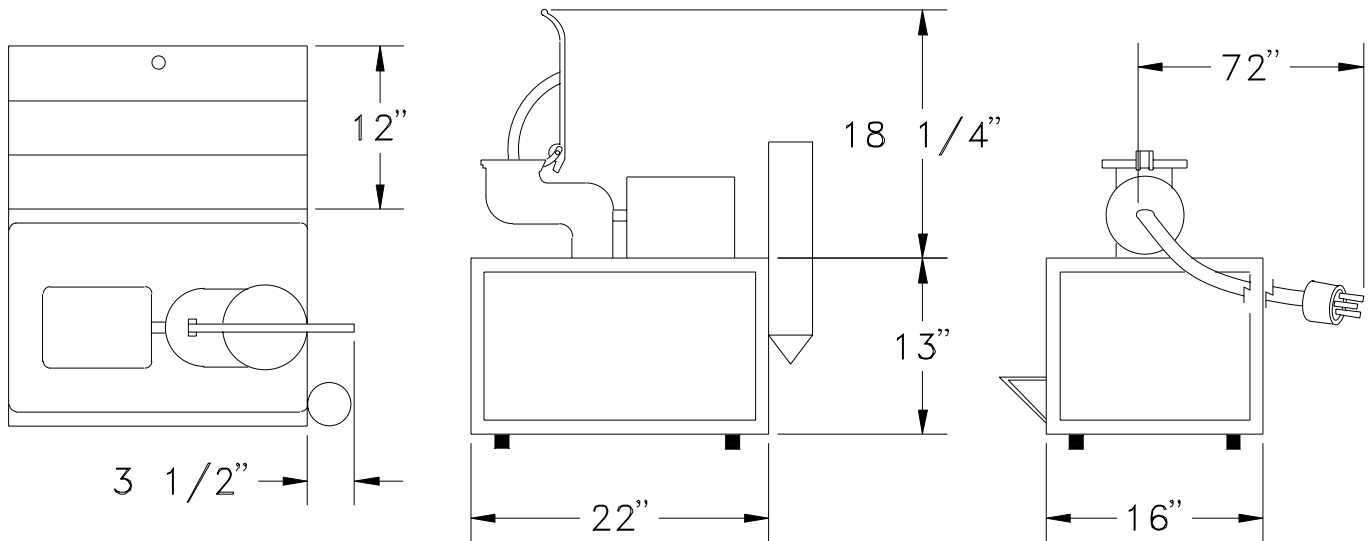

Item No. _____

Model Number: 1003

Description

SNOKONETTE ICE SHAVER

The Sno-Konette is the "Granddaddy" of complete Sno-Kone machines. Shown above is the fourth generation version of the ones Gold Medal introduced in 1949. Simply lift the pusher handle (shown in the Shavette on page 46), scoop virtually any size chunk or cube of ice into the tubular hopper, close the lid and turn on the motor.

Model Number: 1003

Width: 22.00
Length: 16.00
Height: 39.50
Weight: 62

Pkg Width: 23.00
Pkg Length: 17.00
Pkg Height: 32.00
Pkg Weight: 84.00
CU/FT: 7.24

Voltage: 110
AMPS: 6.8
Wattage: 800

Hertz: 60
Receptacle: 5-15R
Plug Type: 5-15P