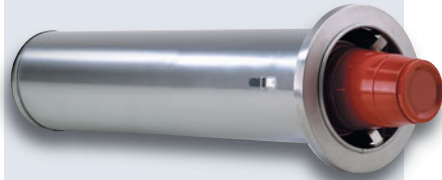

Included Cup Dispensers ▾

The **DISPENSE-RITE** ADJ-2 cup dispenser is included with these cabinet models.

See pages 18–19 for additional details.

CTC-R-2SS

CTC-R-3SS

CTC-R-4SS

The **CTC-R Series** Countertop Cup Dispensing Cabinets feature ADJ-2 stainless steel cup dispensers combined with a quality stainless steel cabinet.

Cabinets dispense a variety of 8 oz. to 44 oz. paper, plastic or foam cups with rim diameters ranging in size from 3" – 4½".

Reinforced welded stainless steel cabinet construction provides long term durability.

Quick-release mounting brackets allow simple and fast dispenser removal for cleaning or adjustment.

Model Number	Number of ADJ-2 Dispensers	Cup Sizes	Cup Rim Diameter Range	Cabinet Dimensions H x W x D
CTC-R-2SS	2	8 to 44 oz.	3"-4½"	16½" x 8½" x 23"
CTC-R-3SS	3	8 to 44 oz.	3"-4½"	24½" x 8½" x 23"
CTC-R-4SS	4	8 to 44 oz.	3"-4½"	32½" x 8½" x 23"