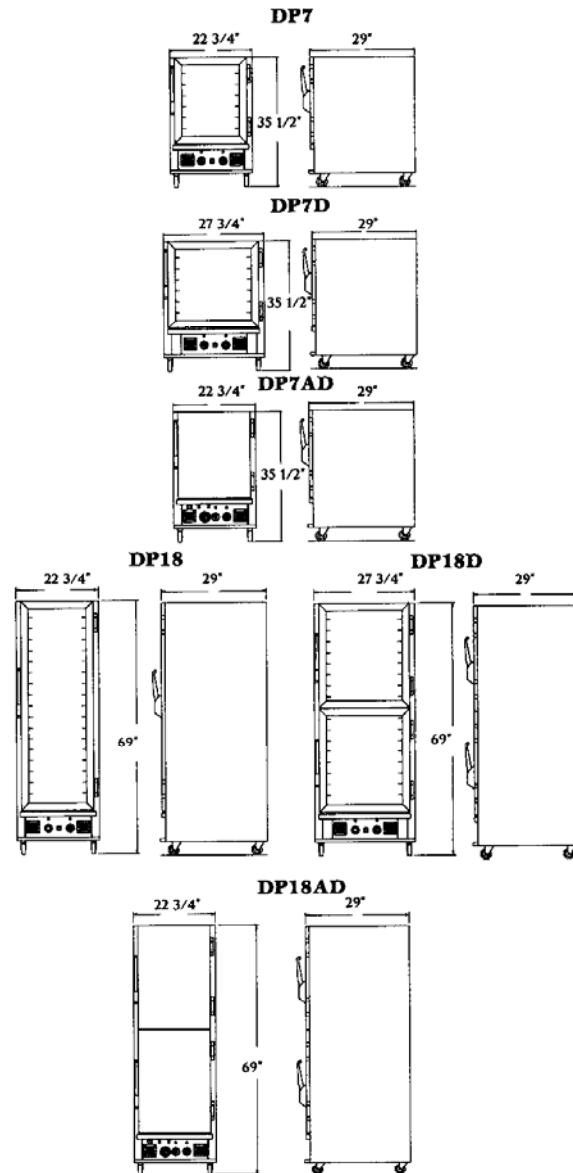

OVERALL DIMENSIONS

DP7 & DP7AD	22 3/4" W X 29" D X 35 1/2" H (57.8 cm) (73.7 cm) (90.2 cm)
DP7D	27 3/4" W X 29" D X 35 1/2" H (70.5 cm) (73.7cm) (90.2 cm)
DP18 & DP18AD	22 3/4" W X 29" D X 69" H (57.8 cm) (73.7 cm) (175.3 cm)
DP18D	27 3/4" W X 29" D X 69" H (70.5 cm) (73.7cm) (175.3 cm)

INTERIOR DIMENSIONS

DP7 & DP7AD	18 1/2" W X 28 3/4" D X 21 1/4" H (47 cm) (73 cm) (54 cm)
DP7D	23 1/2" W X 28 3/4" D X 21 1/4" H (59.7 cm) (73cm) (54 cm)
DP18 & DP18AD	18 1/2" W X 28 3/4" D X 52 1/4" H (47 cm) (73 cm) (132.7 cm)
DP18D	23 1/2" W X 28 3/4" D X 52 1/4" H (59.7 cm) (73cm) (132.7 cm)

Shelf spacing 3" (7.6 cm)

ELECTRICAL SYSTEM

120V- 12A - NEMA 5-15P

CAPACITY

DP7 & DP7AD	7 standard sheet pans 18" X 26" (45.8 cm X 66 cm)
DP7D	7 donut screens 23" X 23" (58.4 cm X 58.4cm)
DP18 & DP18AD	18 standard sheet pans 18" X 26" (45.8 cm X 66 cm)
DP18D	18 donut screens 23" X 23" (58.4 cm X 58.4cm)

FINISH

Aluminum

SHIPPING INFORMATION

DP7	150 lbs (68 kg)
DP7D	175 lbs (79 kg)
DP7AD	175 lbs (79 kg)
DP18	250 lbs (114 kg)
DP18D	275 lbs (125 kg)
DP18AD	275 lbs (125 kg)

Electrical service connection located at the back of the unit.

Specifications and design subject to change without notice.